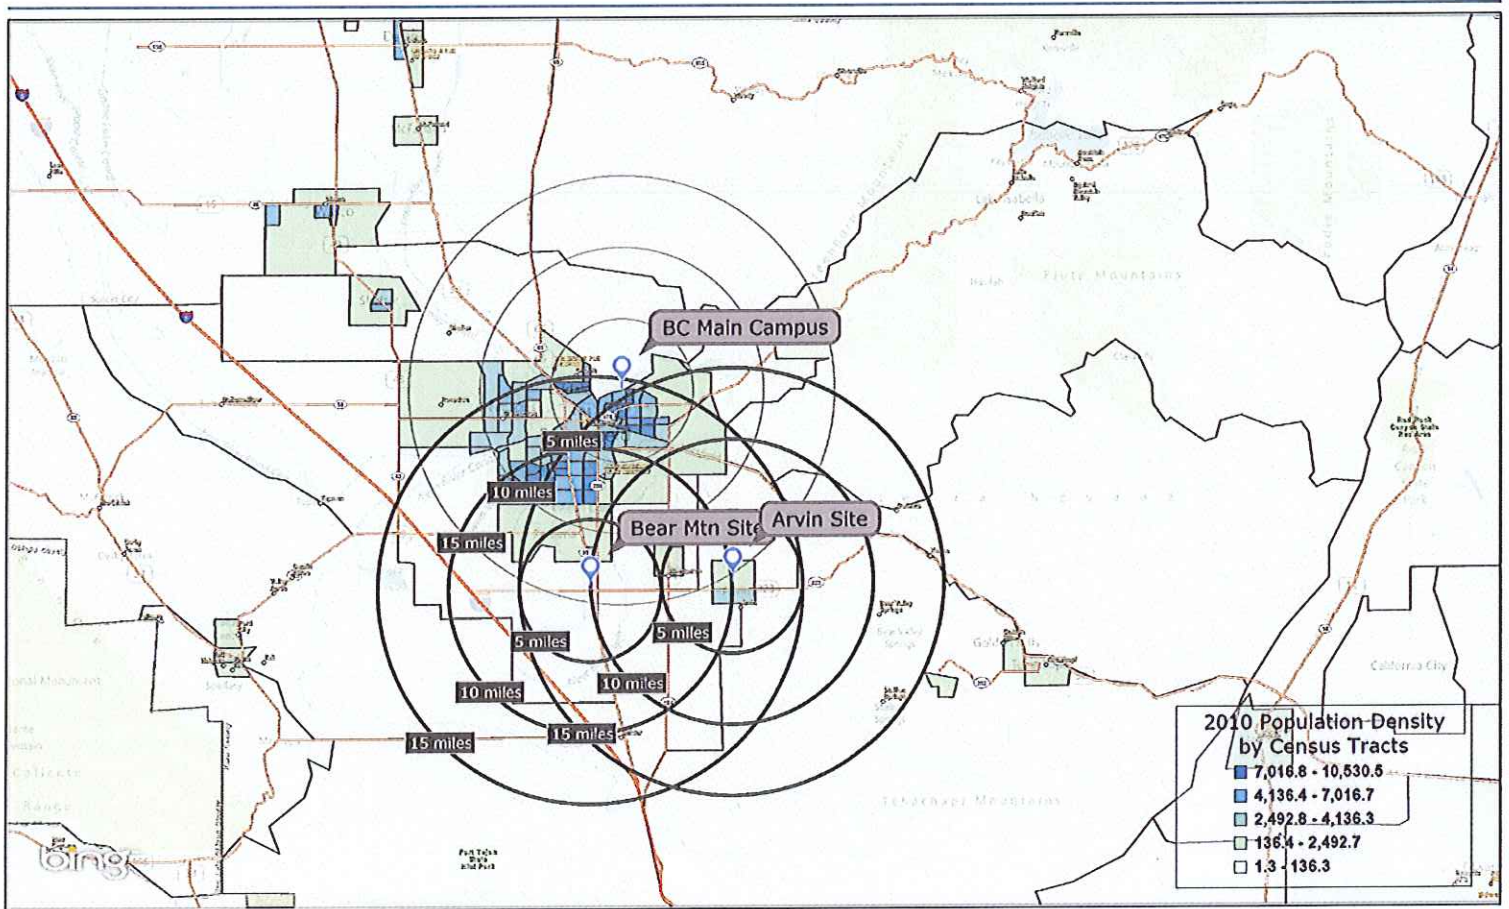

BC South Center Sites

2015 Population Density (Pop per sq mile) (Esri) by Census Tracts

August 30, 2011

Made with Esri Business Analyst

BC South Center Sites

2010 Population Density (Pop per sq mile) (Esri) by Census Tracts