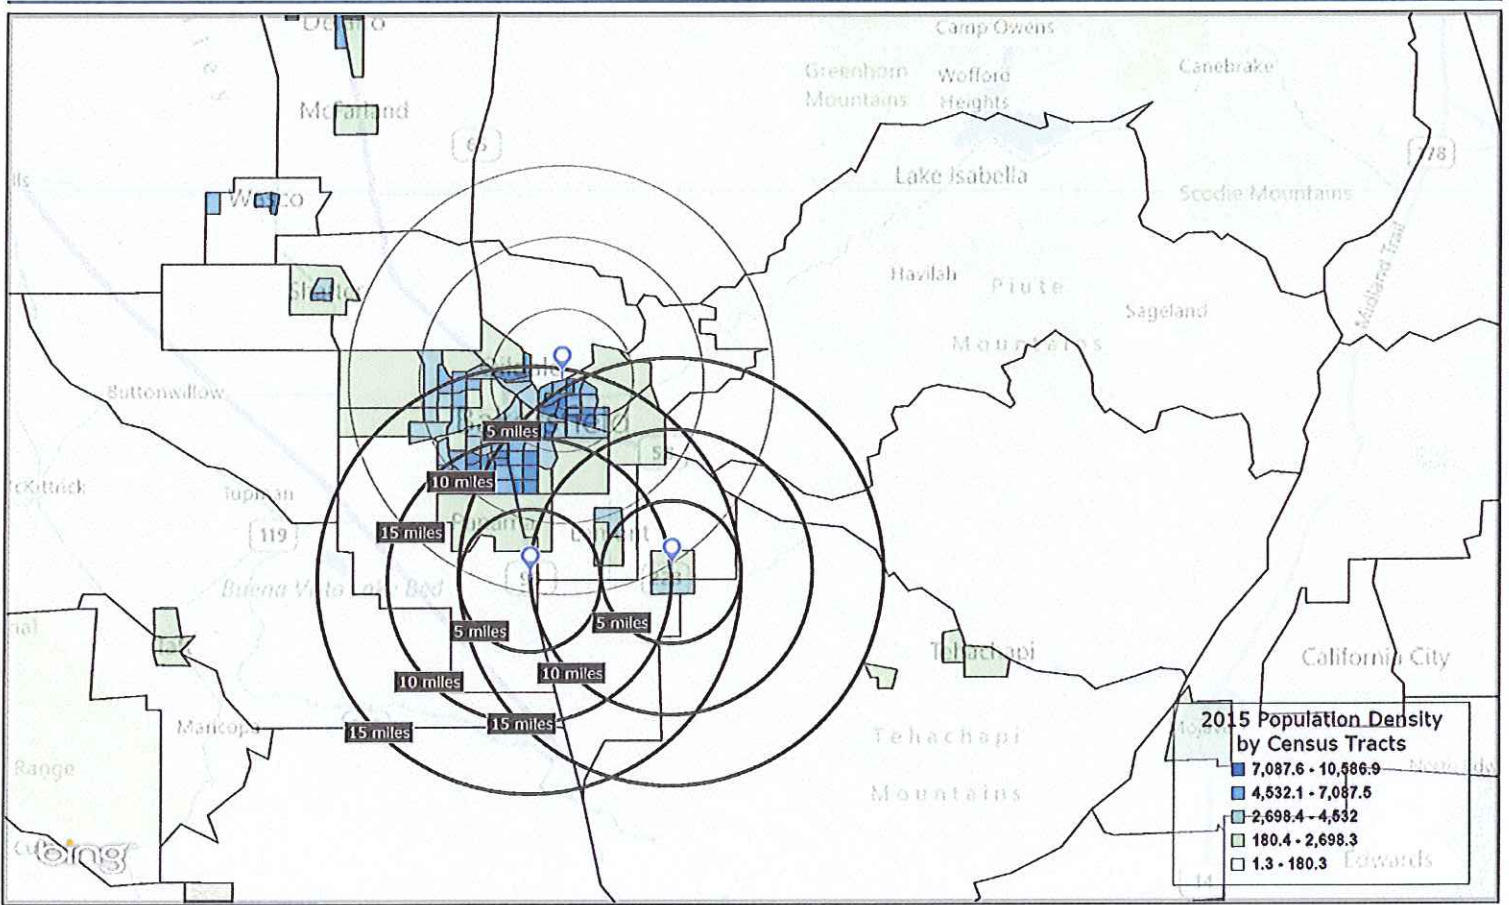

BC South Center Sites

2015 Population Density (Pop per sq mile) (Esri) by Census Tracts

August 30, 2011

Made with Esri Business Analyst

BC South Center Sites

2010 Population Density (Pop per sq mile) (Esri) by Census Tracts