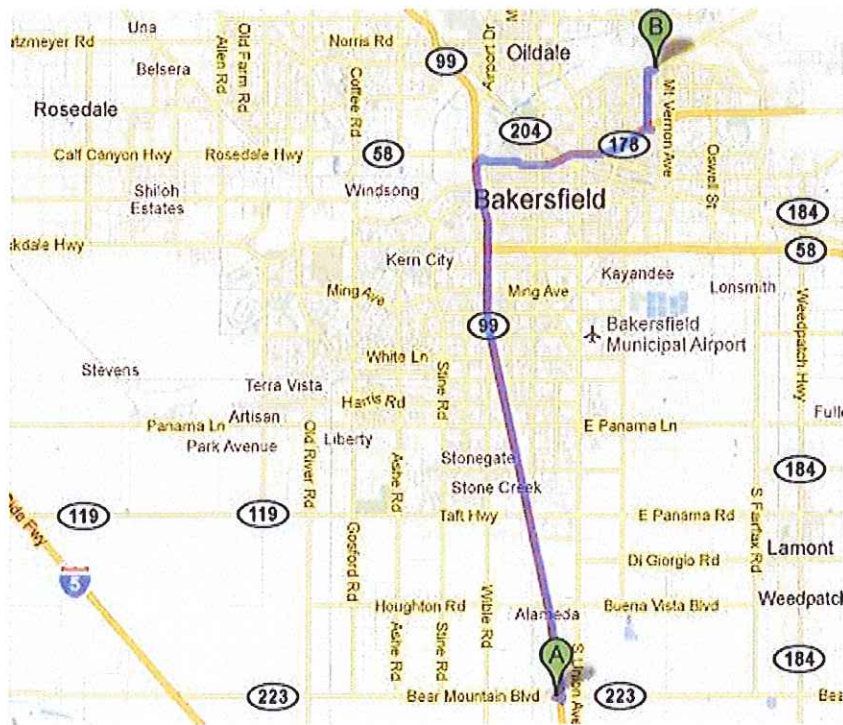

**Distances between Bear Mountain/Hwy 99 and Bakersfield College**

Bear Mtn/Hwy 99 (A) to Bakersfield College -Main Campus (B) = 18.2 Miles; Driving Time = 21 Minutes

**Distances between Bear Mountain/Hwy 99 and Taft College**

Bear Mtn/Hwy 99 (A) to Taft College (B) = 31.3 Miles; Driving Time = 42 Minutes

## Distances between Bear Mountain/Hwy 99 and CSU, Bakersfield

Bear Mtn/Hwy 99 (A) to CSU, Bakersfield (B) = 14.9 Miles; Driving Time = 22 Minutes

### Distances between Arvin HS and Bakersfield College

Arvin HS (A) to Bakersfield College-Main Campus (B) = 28.5 Miles; Driving Time = 37 Minutes