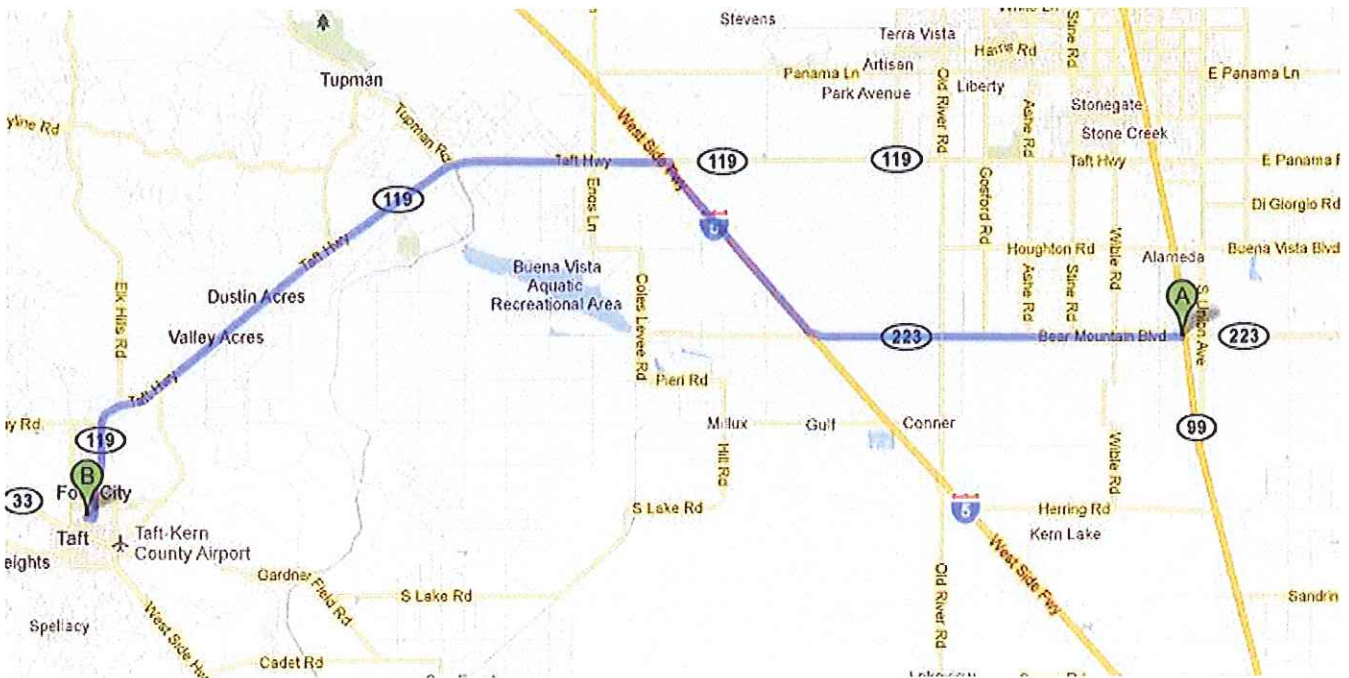

**Distances between Bear Mountain/Hwy 99 and Bakersfield College**

Bear Mtn/Hwy 99 (A) to Bakersfield College -Main Campus (B) = 18.2 Miles; Driving Time = 21 Minutes

**Distances between Bear Mountain/Hwy 99 and Taft College**

Bear Mtn/Hwy 99 (A) to Taft College (B) = 31.3 Miles; Driving Time = 42 Minutes

## Distances between Bear Mountain/Hwy 99 and CSU, Bakersfield

Bear Mtn/Hwy 99 (A) to CSU, Bakersfield (B) = 14.9 Miles; Driving Time = 22 Minutes