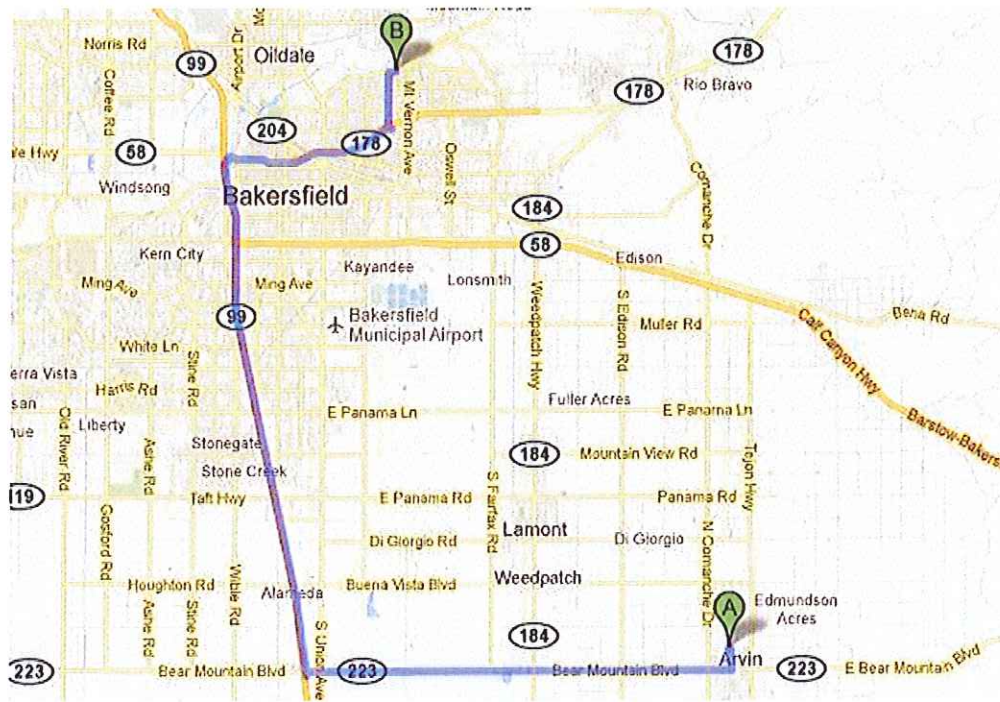

**Distances between Bear Mountain/Hwy 99 and Bakersfield College**

Bear Mtn/Hwy 99 (A) to Bakersfield College -Main Campus (B) = 18.2 Miles; Driving Time = 21 Minutes

**Distances between Bear Mountain/Hwy 99 and Taft College**

Bear Mtn/Hwy 99 (A) to Taft College (B) = 31.3 Miles; Driving Time = 42 Minutes

## Distances between Bear Mountain/Hwy 99 and CSU, Bakersfield

Bear Mtn/Hwy 99 (A) to CSU, Bakersfield (B) = 14.9 Miles; Driving Time = 22 Minutes

### Distances between Arvin HS and Bakersfield College

Arvin HS (A) to Bakersfield College-Main Campus (B) = 28.5 Miles; Driving Time = 37 Minutes