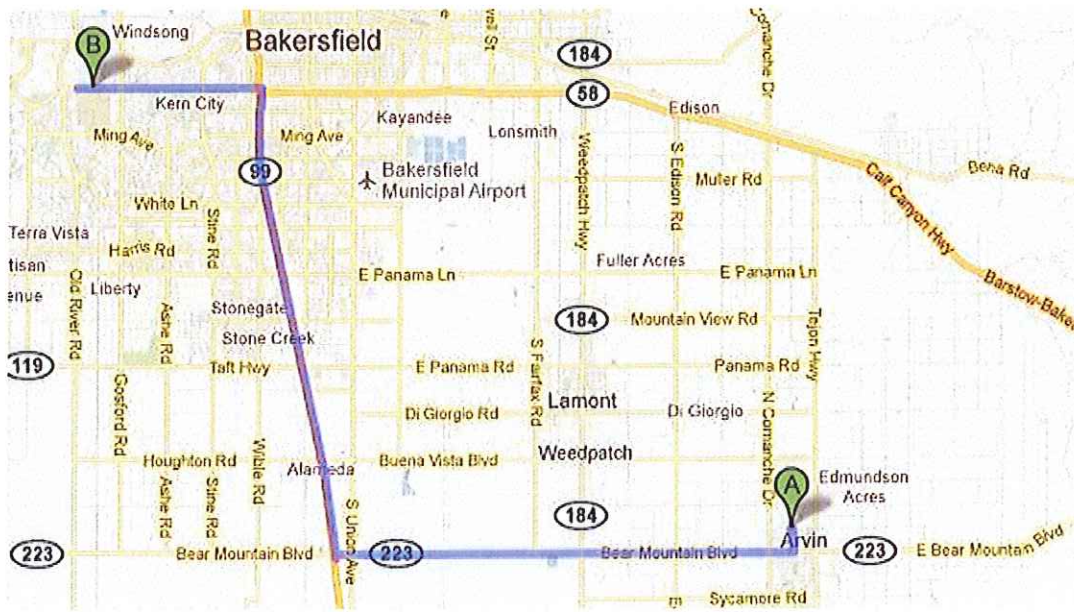

Distances between Arvin HS and CSU, Bakersfield

Arvin HS (A) to CSU, Bakersfield (B) = 25.2 Miles; Driving Time = 38 Minutes